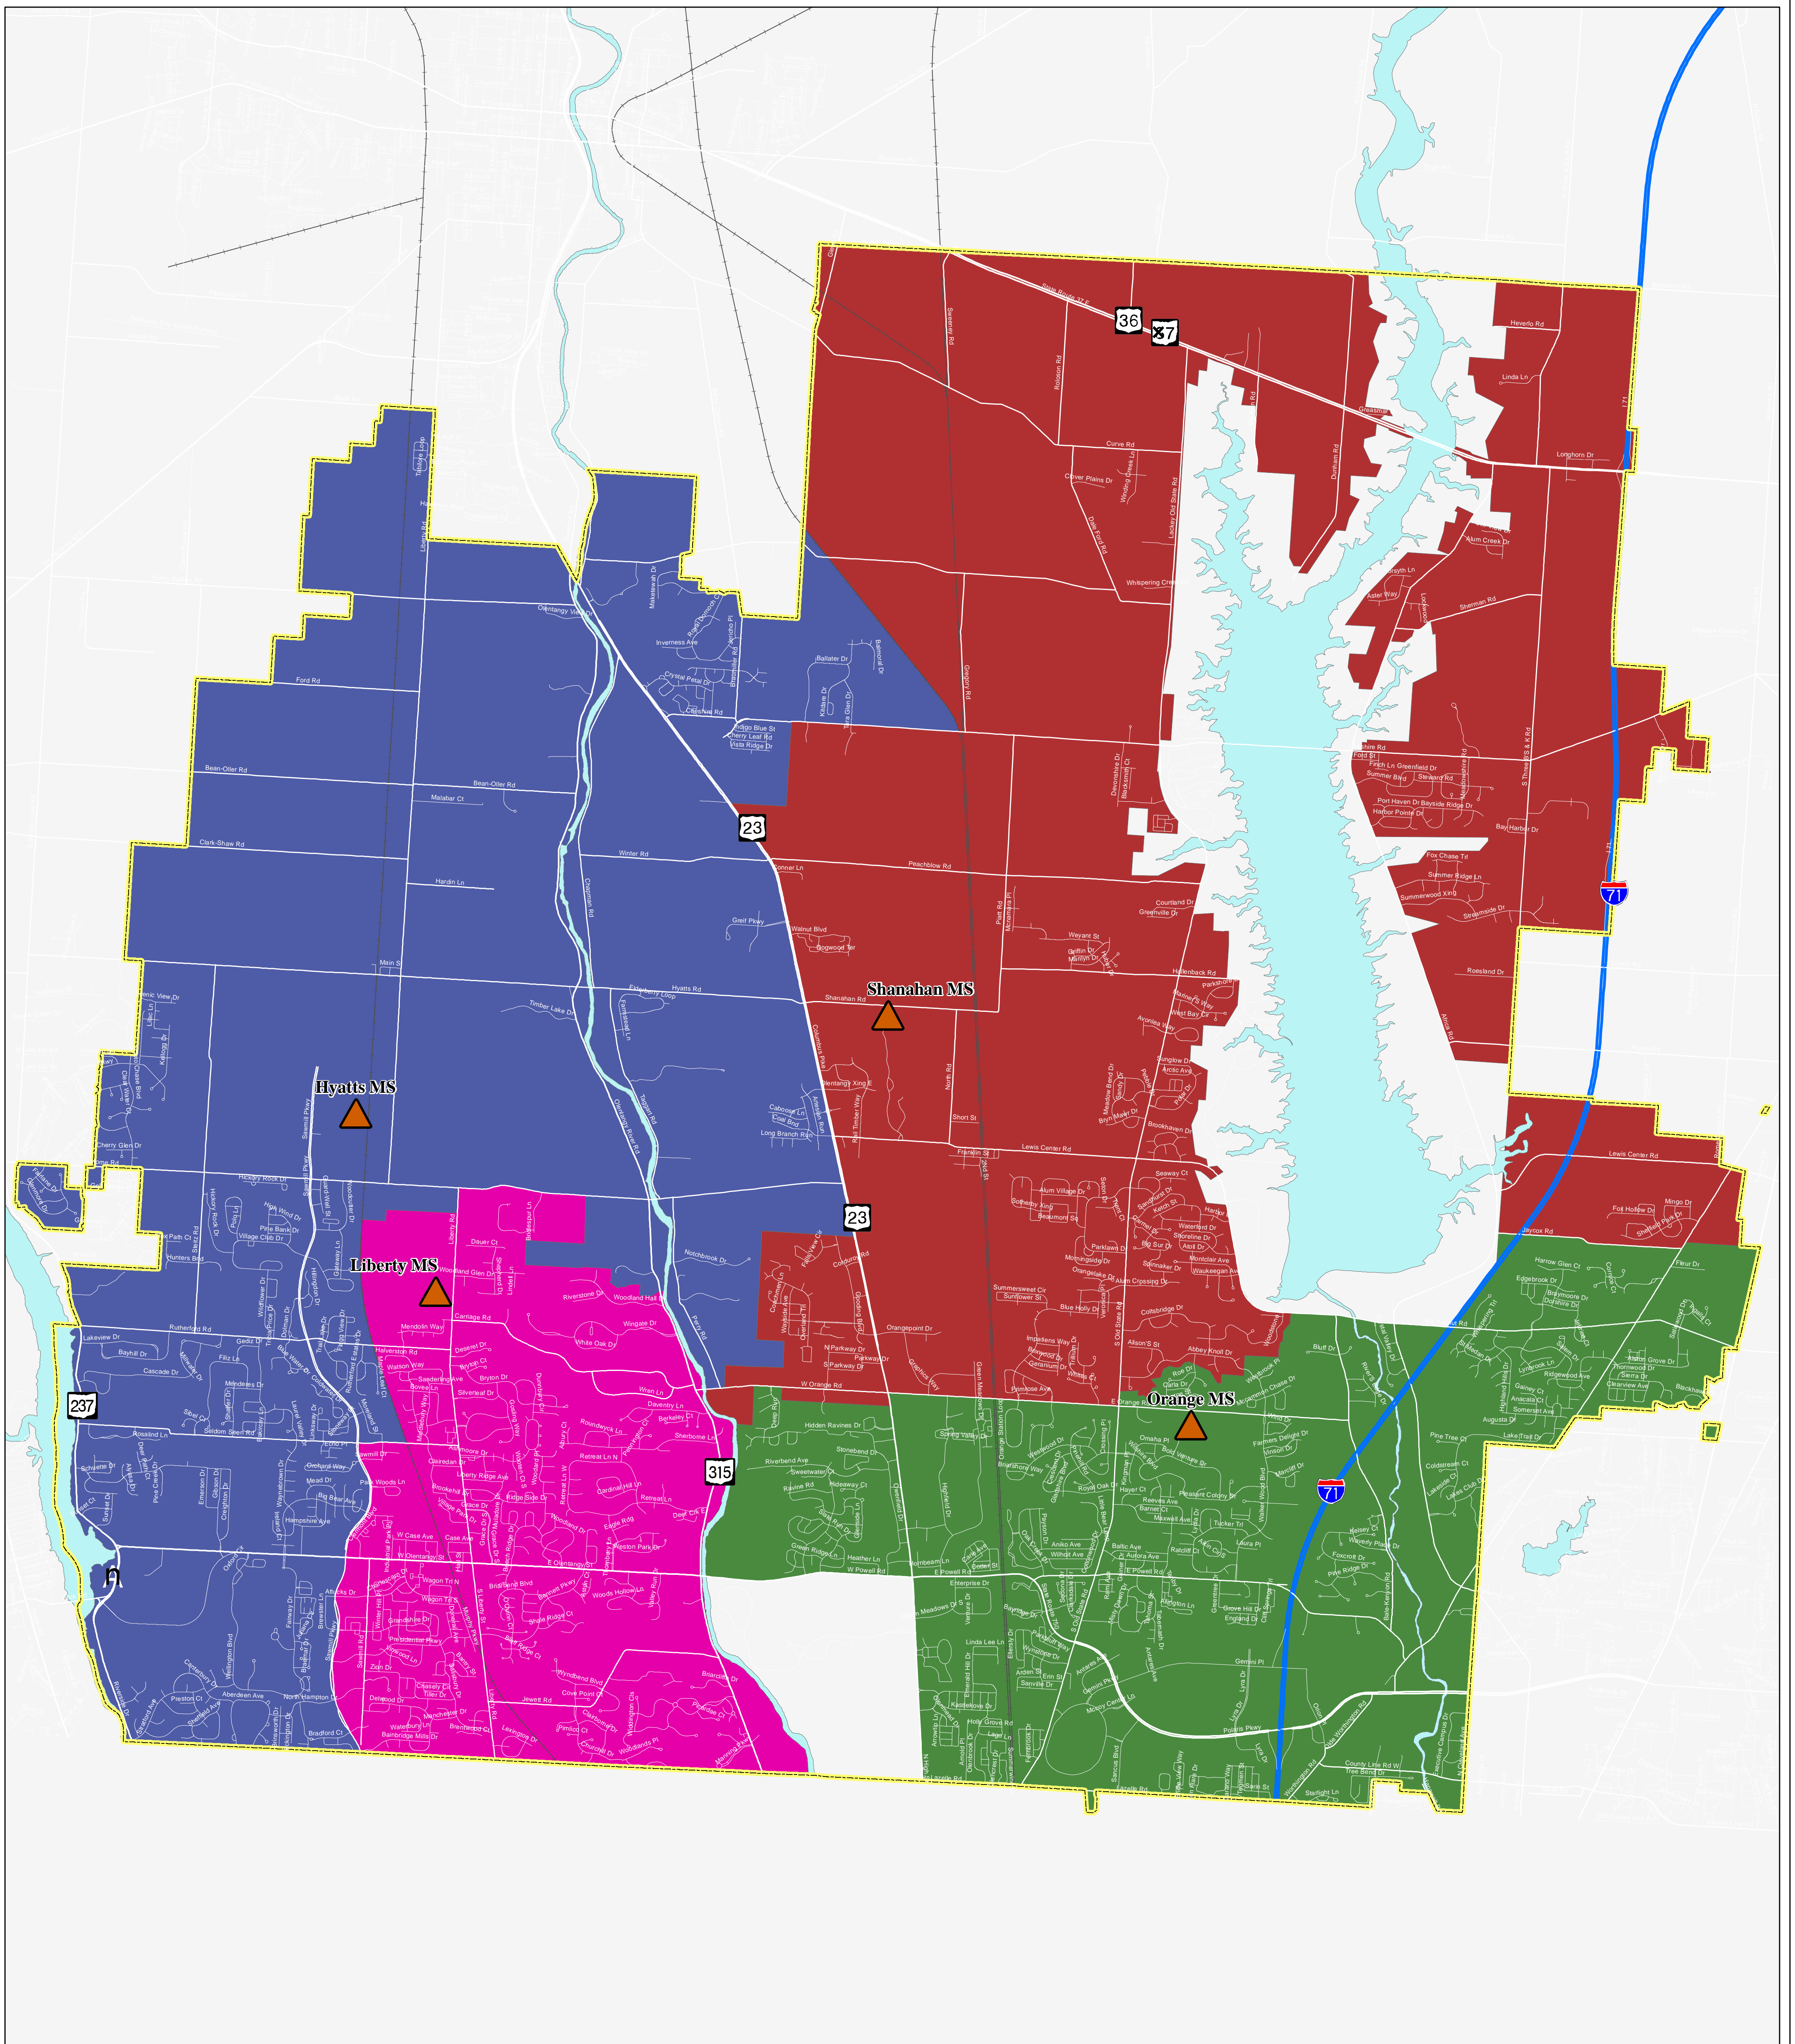

# OLENTANGY | LOCAL SCHOOL DISTRICT

## Middle School Attendance Map, Current 2008-2009

### Legend

- Rails
- Hydrography

### Middle School Boundaries school

- Hyatts
- Liberty
- Orange
- Shanahan